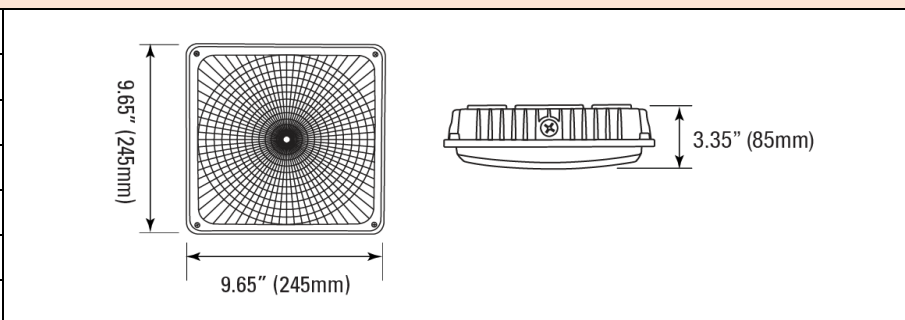

Version	2.0	Date	8/21/18
Prepared By	JC		

PRODUCT SPECIFICATION

Category	Slim Canopy
Item Number	7561
Stock Code	LED-FXSCM45/50K/WH-SEN
Mounting	Ceiling
Housing Color	White

ELECTRICAL CHARACTERISTICS			
Rated Wattage (W)	45	Replacement Wattage (W)	175
Tested Wattage (W)	45		
Input Voltage (V)	120-277V	Surge Protect Level	-
Voltage Frequency (Hz)	50/60	Dimmable	1-10V
Input Current (A)	-	AUX (12V) Line	-
Power Factor	>0.9		
THD	<20%		

PHOTOMETRIC CHARACTERISTICS			
Lumen (lm)	4,150	CCT (K)	5000K
Efficacy (lm/w)	92	Beam Angle (°)	140°
CRI	>70		

GENERAL CHARACTERISTICS	
Operating Temperature (°F)	-22°F ~ 113°F
Storage Temperature (°F)	-40°F ~ 140°F
IP Rating	IP65
Rated Life (Hrs)	50,000
Warranty (Yrs)	5

ACCESSORIES		
Item #	Stock Code	Description

PRODUCT DIMENSIONS

Width- in / (mm)	9.65" 245
Height- in / (mm)	3.35" 85
Depth- in / (mm)	9.65" 245
EPA (ft²)	-
Weight (lbs)	6.6
Mounting Height (ft)	-
Cable Length (ft)	-